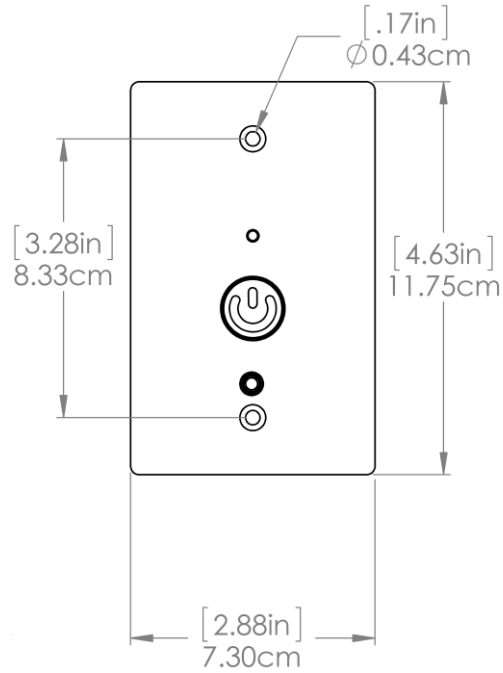

Job Name: **Model Numbers:** **Date:**

Location: **Notes:**

Specifications

- Audio Input: Standard 3.5mm (1/8") stereo jack, consumer line level input
- Max Cable Length to speaker: 20m
- Temperature Range: -20°C to +70°C
- Dimensions: 4.63" x 2.88" x 1.25"
- Construction: 24-gauge steel plate with white polyester powder coat paint
- Warranty: 2 years limited

Model Number

WL-SPKR-RSR-W

Wahsega Labs	Speaker	Remote Input	Color
WL	SPKR	RSR	W
Wahsega Labs	Speaker	RSR = Remote Sound Reinforcement Input	W = White

Connections

Connects to the Wahsega Ceiling Speaker or the Wahsega Wall-Mount Speaker via a standard RJ45 jack on the rear of the plate. Power supplied from the Wahsega speaker. Maximum distance from the speaker is 20 meters.

Installation

Standard single-gang electrical box, not provided.

Job Name: Model Numbers: Date:

Location: Notes:

Dimensions

Job Name: Model Numbers: Date:

Location: Notes: