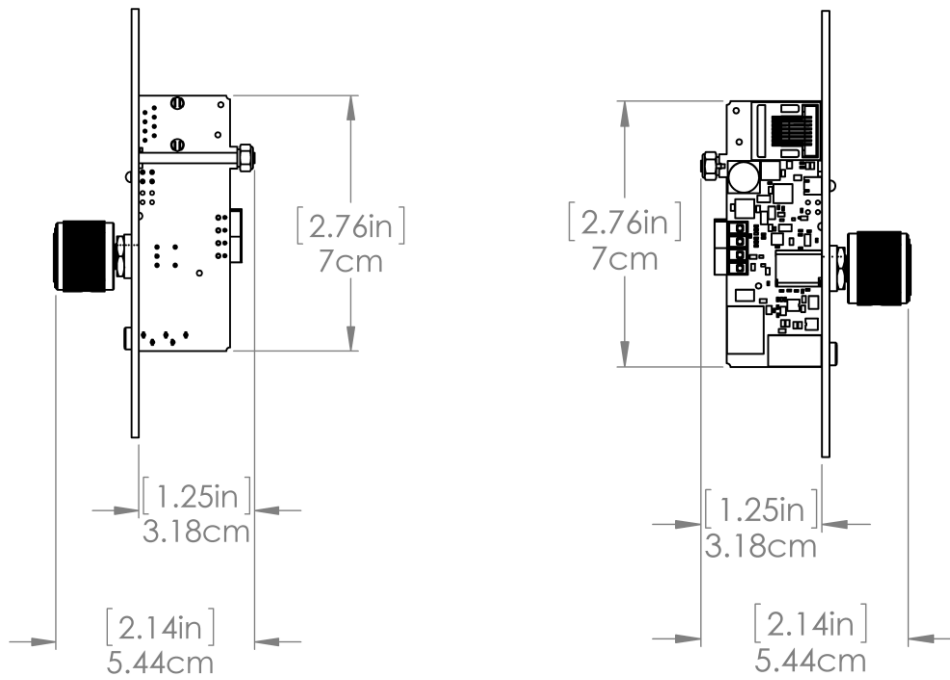

Job Name: **Model Numbers:** **Date:**

Location: **Notes:**

Specifications

- Audio Input: Standard 3.5mm (1/8") stereo jack, consumer line level input
- Max Cable Length to speaker: 20m
- Temperature Range: -20°C to +70°C
- Dimensions: 4.63" x 2.88" x 1.25"
- Construction: 24-gauge steel plate with white polyester powder coat paint
- Warranty: 2 years limited

Model Number

WL-SPKR-RSR-W

Wahsega Labs	Speaker	Remote Input	Color
WL	SPKR	RSR	W
Wahsega Labs	Speaker	RSR = Remote Sound Reinforcement Input	W = White

Connections

Connects to the Wahsega Ceiling Speaker or the Wahsega Wall-Mount Speaker via a standard RJ45 jack on the rear of the plate. Power supplied from the Wahsega speaker. Maximum distance from the speaker is 20 meters.

Installation

Standard single-gang electrical box, not provided.

Job Name: Model Numbers: Date:

Location: Notes:

Dimensions

Job Name: Model Numbers: Date:

Location: Notes: