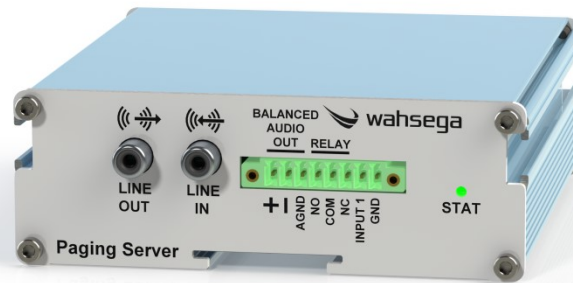

Carina Paging Intercom Server (PICS)

Description

The Carina Paging Intercom Server (PICS) is a simple, easy to deploy IP PBX hardware device with built-in DHCP server, SIP-to-multicast paging capability and a line-in audio jack for background multicast music support. As an advanced paging IP PBX hardware appliance, PICS allows users to easily create a full VoIP communication system with Wahsega’s intercoms, paging adaptors, IP phones and ceiling speakers as well as third-party SIP-compliant devices. With rapid boot times and easy setup and programming, PICS is a well-rounded yet simple IP PBX solution.

Features

- IP PBX hardware device
- Up to 256 registered SIP VoIP clients
- SIP-to-multicast rebroadcast for paging
- Support for 2 independent external gateways
- Supports up to 64 paging groups
- Up to 64 Ring groups and hunt groups
- Built-in DHCP server
- Line out audio jack
- Line in audio jack for background music multicast support
- 2 concurrent calls to external gateways
- Discoverable via SSDP in Windows Explorer
- Easy installation
- Standard 1u rack mounting
- Fully configurable via simple, built-in webpages
- Remote firmware upgradeable
- Incredibly fast boot time
- Software/configuration reset button
- Multiple mono codecs to choose from
- 10/100 Ethernet port with Power-over-Ethernet (802.3af PoE)
- +9V to +16V DC input (if not using PoE)
- Lowest power consumption of any IP PBX in the market (<1W)