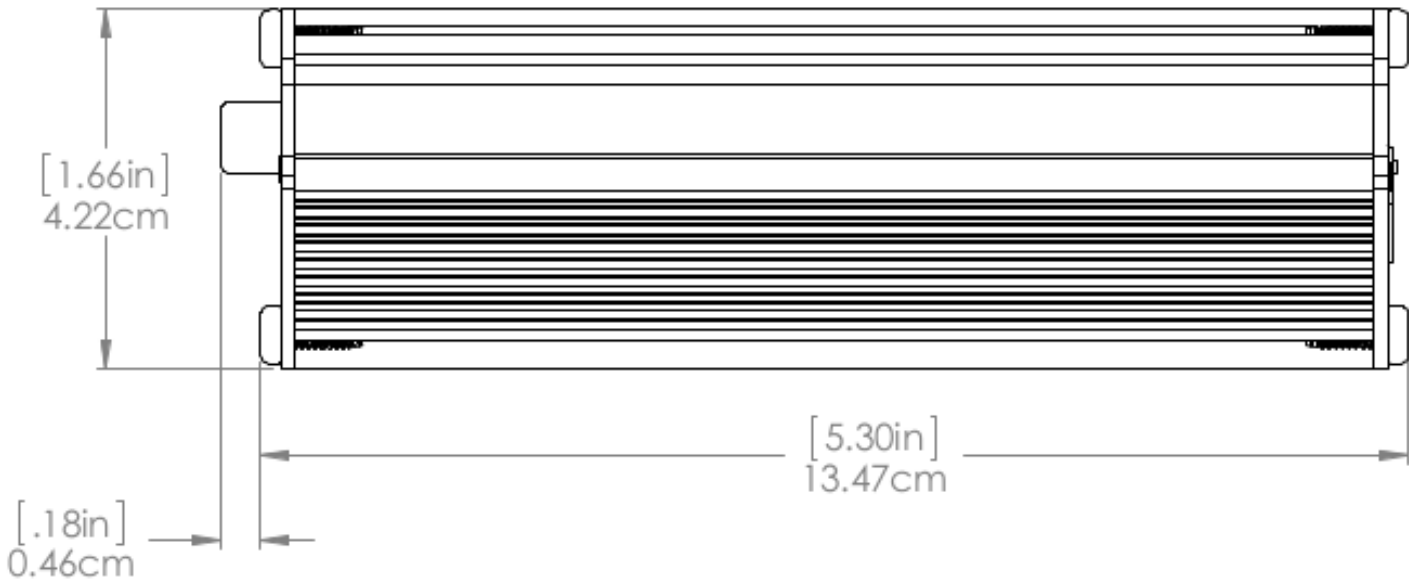

Job Name: Model Numbers: Date:

Location: Notes:

Specifications

- Ethernet: 10/100 Mbps
- Protocol: SIP RFC 3261 compatible
- Power Input: PoE 802.3a or 9-16V DC input
- Audio Codecs: G.711, G.726 (16/24/32/40kbps), G.722, G.729
- Current Draw: <1W
- Impedance: 600Ω
- Max Cable Length: 100m (per standard)
- Temperature Range: -40C to +85C
- Output Trim Range (web configurable): +4dBu to -10dBV nominal
- Construction: Aluminum extrusion with steel faceplates
- Dimensions: 1.66" H x 4.75" W x 5.30" D
- Weight: 15.1 ounces
- Regulatory Compliance: FCC Class B
- Warranty: 2 years limited

Dimensions

Front View

Side View

Job Name: Model Numbers: Date:

Location: Notes: