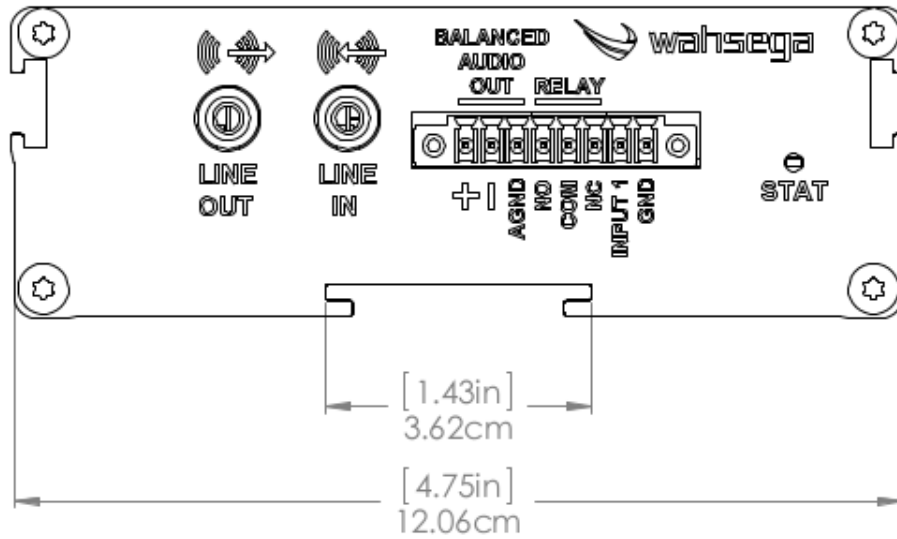

Carina Paging Intercom Server (PICS)

Description

The Carina Paging Intercom Server (PICS) is a simple, easy to deploy IP PBX hardware device with built-in DHCP server, SIP-to-multicast paging capability and a line-in audio jack for background multicast music support. As an advanced paging IP PBX hardware appliance, PICS allows users to easily create a full VoIP communication system with Wahsega’s intercoms, paging adaptors, IP phones and ceiling speakers as well as third-party SIP-compliant devices. With rapid boot times and easy setup and programming, PICS is a well-rounded yet simple IP PBX solution.

Job Name: Model Numbers: Date:

Location: Notes:

Specifications

- Ethernet: 10/100 Mbps
- Protocol: SIP RFC 3261 compatible
- Power Input: PoE 802.3a or 9-16V DC input
- Audio Codecs: G.711, G.726 (16/24/32/40kbps), G.722, G.729
- Current Draw: <1W
- Impedance: 600Ω
- Max Cable Length: 100m (per standard)
- Temperature Range: -40C to +85C
- Output Trim Range (web configurable): +4dBu to -10dBV nominal
- Construction: Aluminum extrusion with steel faceplates
- Dimensions: 1.66" H x 4.75" W x 5.30" D
- Weight: 15.1 ounces
- Regulatory Compliance: FCC Class B
- Warranty: 2 years limited

Model Number

Wahsega Labs	PICS
WL	PICS

Wahsega Labs Paging Intercom Server

WL-PICS

Wahsega Labs

Paging Intercom Server

Job Name: Model Numbers: Date:

Location: Notes:

Dimensions

Front View

Side View

Job Name: Model Numbers: Date:

Location: Notes: